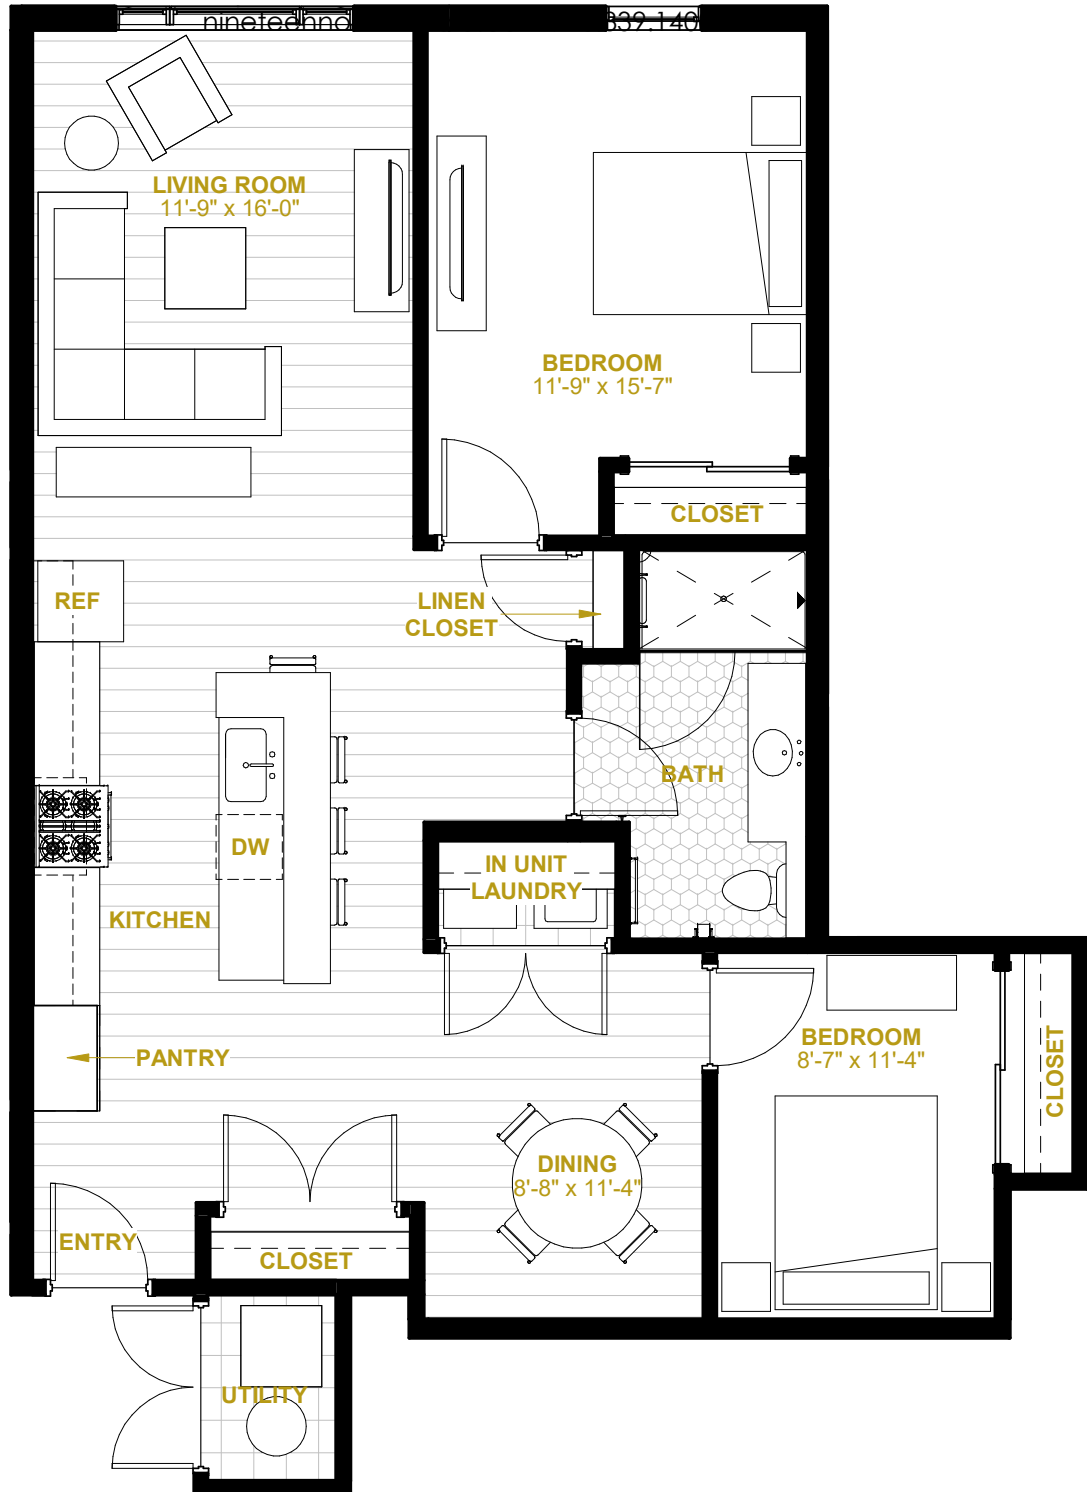

NINETEEN NORTH

modern living in historic downtown

Managed By

SCALE: 0' 1' 2' 3' 4' 5' 10'

APARTMENT 205

1,092 SF