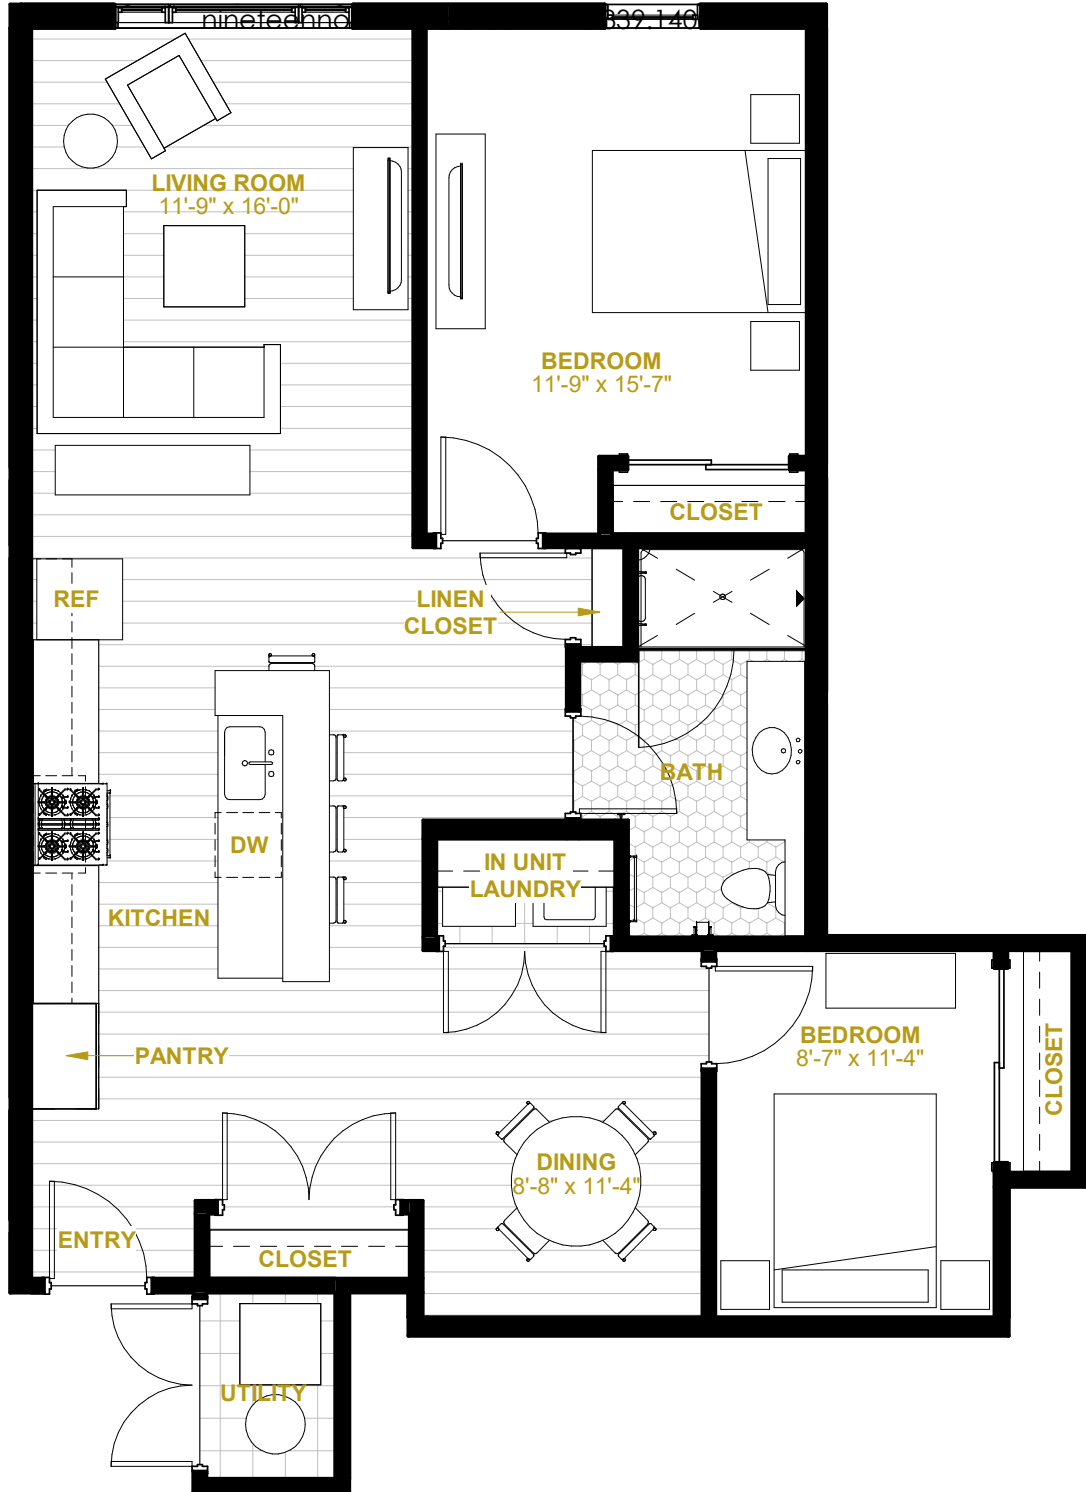

NINETEEN NORTH

modern living in historic downtown

Managed By

SCALE: 0' 1' 2' 3' 4' 5' 10'

APARTMENT 305

1,092 SF