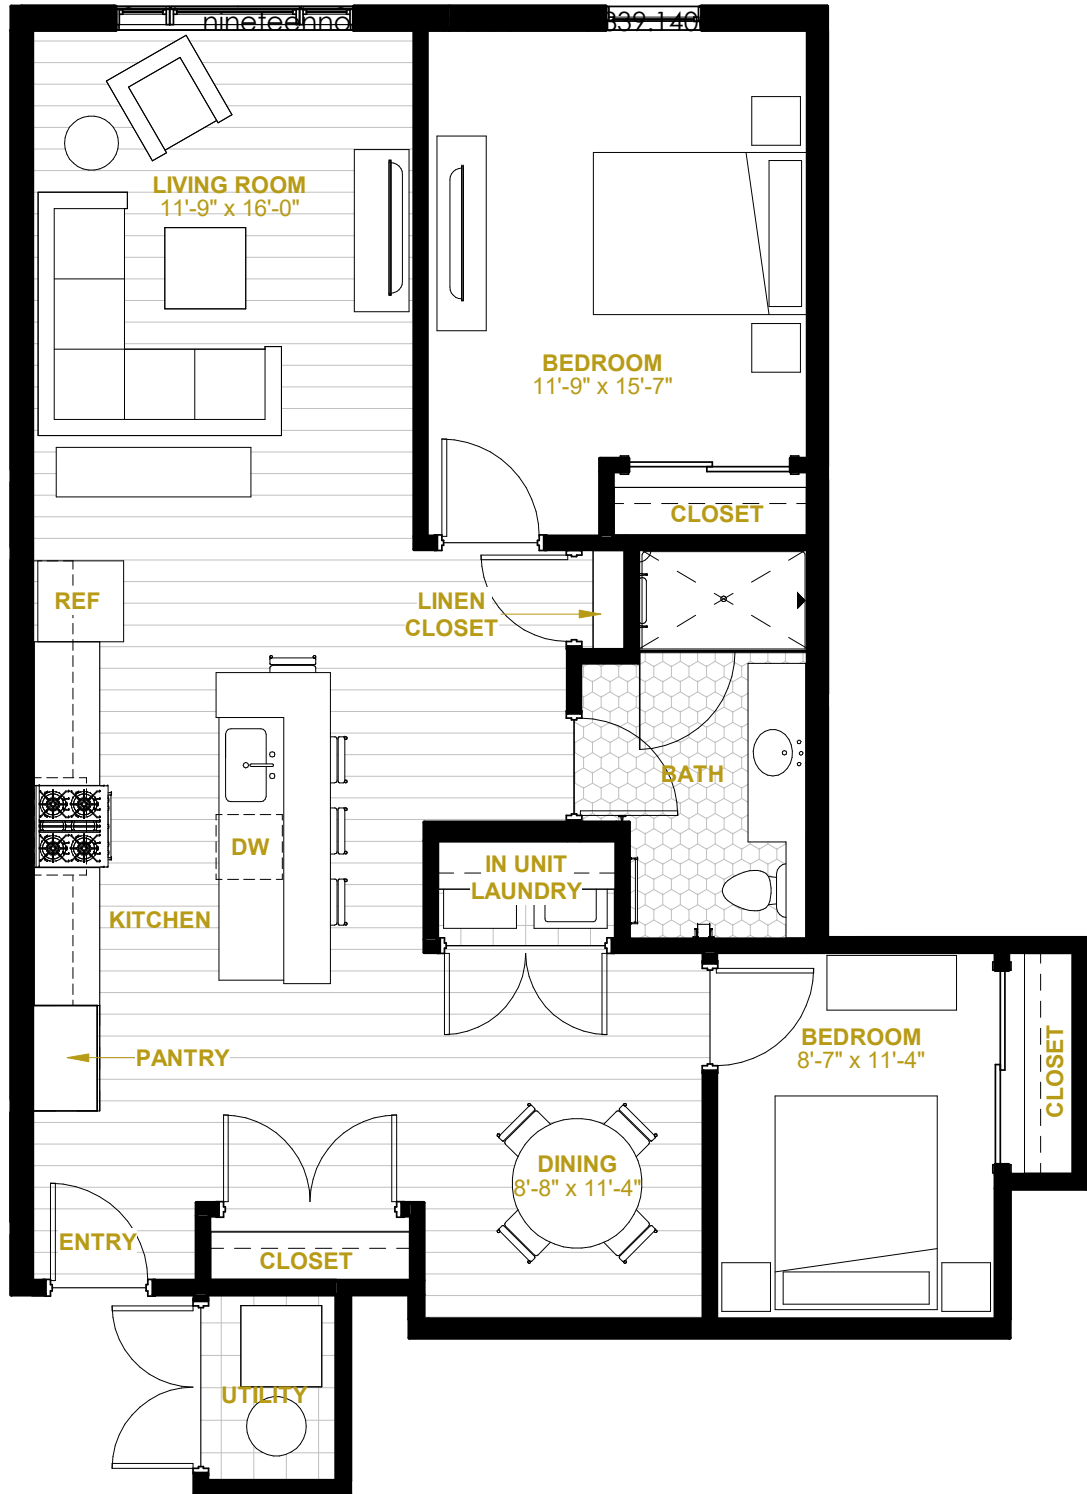

NINETEEN NORTH

modern living in historic downtown

Managed By

SCALE: 0' 1' 2' 3' 4' 5' 10'

APARTMENT 405

1,092 SF